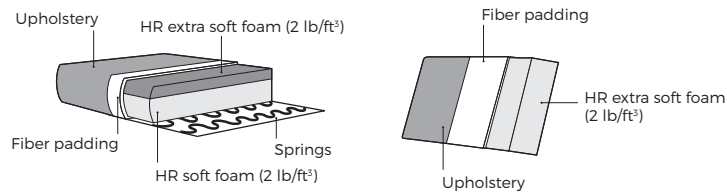

Soul

Soul

Comfort

1. Upholstery

* Leather covers may require more stitches than fabric covers.

2. Legs

Black metal
For chair

524
Black plastic
For footstool

IMPORTANT:

Upholstered furniture is handmade using soft materials therefore measurements may vary up to +/- 2".

Measurements

Scale 1:35

1 seater
SHELL
* seat depth

Footstool
27.5"x13.5"