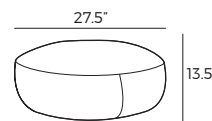

IMPORTANT:

Upholstered furniture is handmade using soft materials therefore measurements may vary up to +/- 2".

Measurements

Scale 1:35

1 seater
SHELL
* seat depth

Footstool
27.5"x13.5"