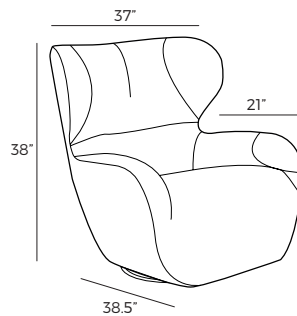

Soul

Soul

Comfort

1. Upholstery

* Leather covers may require more stitches than fabric covers.

2. Legs

Black metal
For chair

524
Black plastic
For footstool

IMPORTANT:

Upholstered furniture is handmade using soft materials therefore measurements may vary up to +/- 2".

Measurements

Scale 1:35

1 seater
SHELL
* seat depth

Footstool
27.5"x13.5"